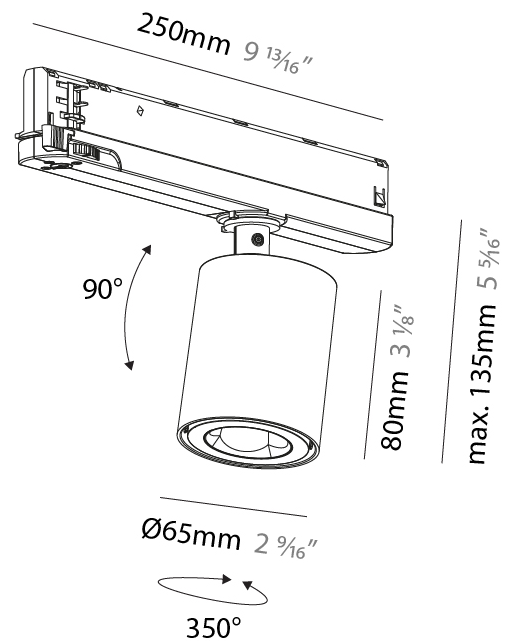

1. To build a product code in our configurator select the specify button on the base model # product page
2. To build a manual product code on this datasheet choose from the options listed below in blue font and add the suffix to the base model #

GENERAL

Series: Oiko Pro In
Brand: Prolicht
Division: Architectural
Mounting Type: Track
Mounting Location: Ceiling
Subcategory: Spots

PHYSICAL

Shape: Cylinder
Diameter (mm): 65
Diameter (in): 2 ⁹/₁₆
Length (mm): 250
Length (in): 9 ¹³/₁₆
Height (mm): 80
Height (in): 3 ¹/₈
Max. Overall Height (mm): 135
Max. Overall Height (in): 5 ⁵/₁₆
Light Distribution: Adjustable / Direct
Fixture Finish: SSR / BKV / CWI / CRY / HAB / UFT / ITA / RUA / FTG / MYG / LOD / PUS / FRO / FUP / KIA / POP / BLS / SPG / MEY / GOH / GUM / CHC / COM / ABZ / JAG / OBR / MOS / ROR
Holder Finish: WHI / BLK
Fixture Material: Aluminum

ELECTRICAL

Lamp Type: LED
Input Wattage (W): 19
Total Output Wattage (W): 17.3
Dimming: Non-Dimmable / 0-10V Dimming
Driver Included: Yes
Driver Location: Integrated
Driver Type: Constant Current - 120Vac
Driver Class: Class 2
Input Voltage (V): 120

LED

Number of LEDs: 1
Color Temperature (°K): 2700 / 3000 / 3500 / 4000
Max. Delivered Lumen (lm): 1699 / 1829 / 1893 / 1932
Nominal Lumen (lm): 1905 / 2050 / 2123 / 2166
CRI: >90 CRI
Lamp Life (hrs): 50000

OPTICAL

Reflector°: 60

RATINGS AND CERTIFICATIONS

Certified By: CSA Certified to UL and CSA Standards
IP rating: IP20